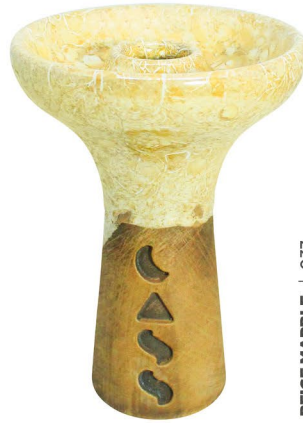

PINK MARBLE | 034