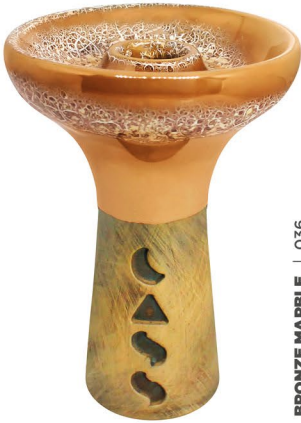

REACTIVE EFFECTS

HEIGHT: 107MM   **PACKAGING:** BOX OF 50 UNITS
DIAMETER: 78MM   L405 X W405 X H233 MM
HOLDS: 18 - 22G   (JUST ONE COLOR)

HEADS UP:
HEADS UP: BECAUSE THIS IS A HANDMADE PRODUCT,
THE SPECIFICATIONS MAY VARY A LITTLE.